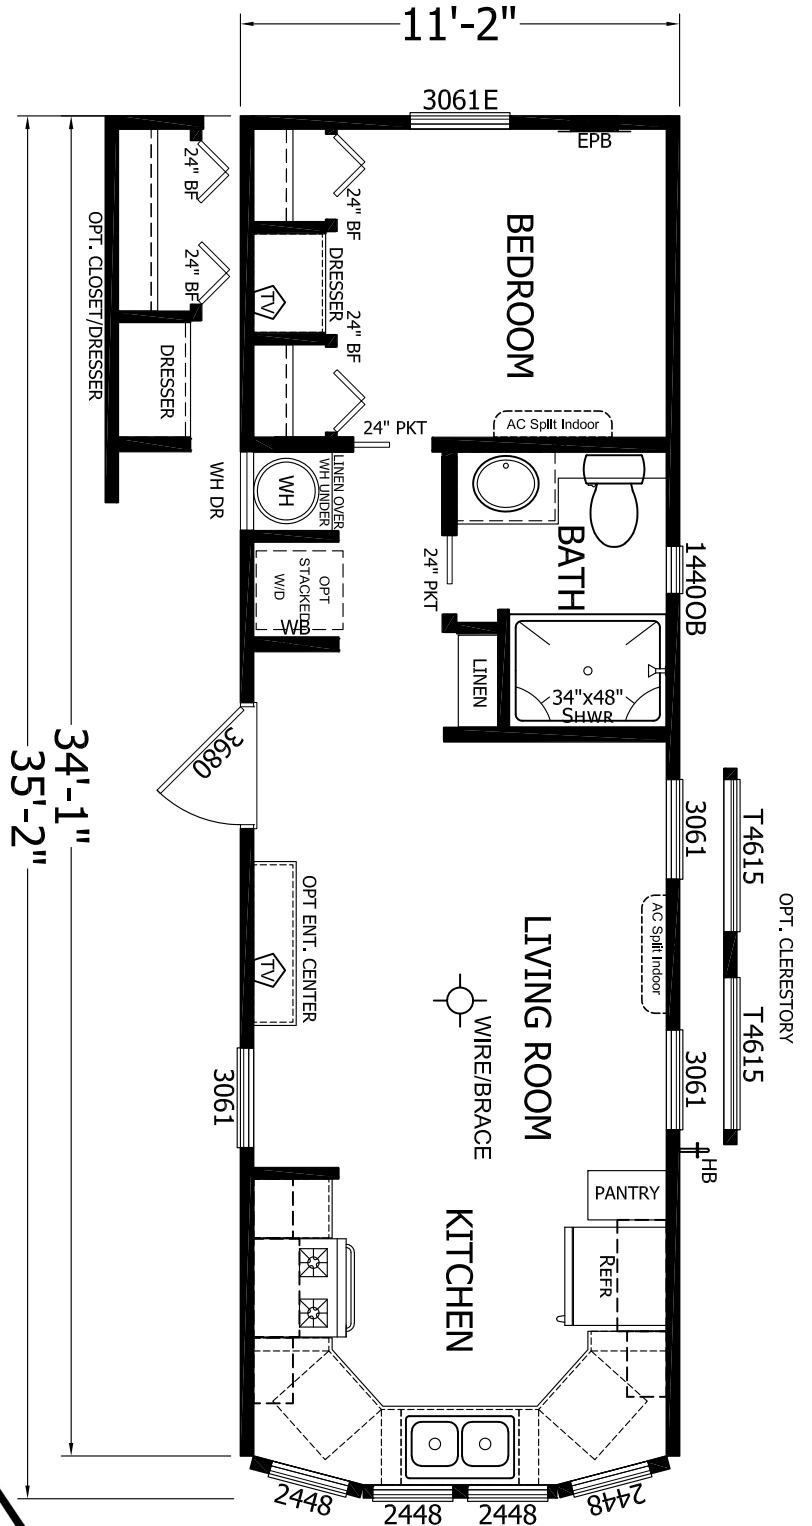

Pecos

Extreme Series

1 Bed, 1 Bath
 Approx. 399 Sq. Ft.

Last Updated: 9-4-19

Important: Due to our policy of continual improvement, all information in our brochures may vary from actual home. The right is reserved to make changes at any time, without notice or obligation, in colors, materials, specifications, processes, and models. All dimensions and square footage calculations are nominal and approximate figures. Please check with your local sales associate for specific and current information.