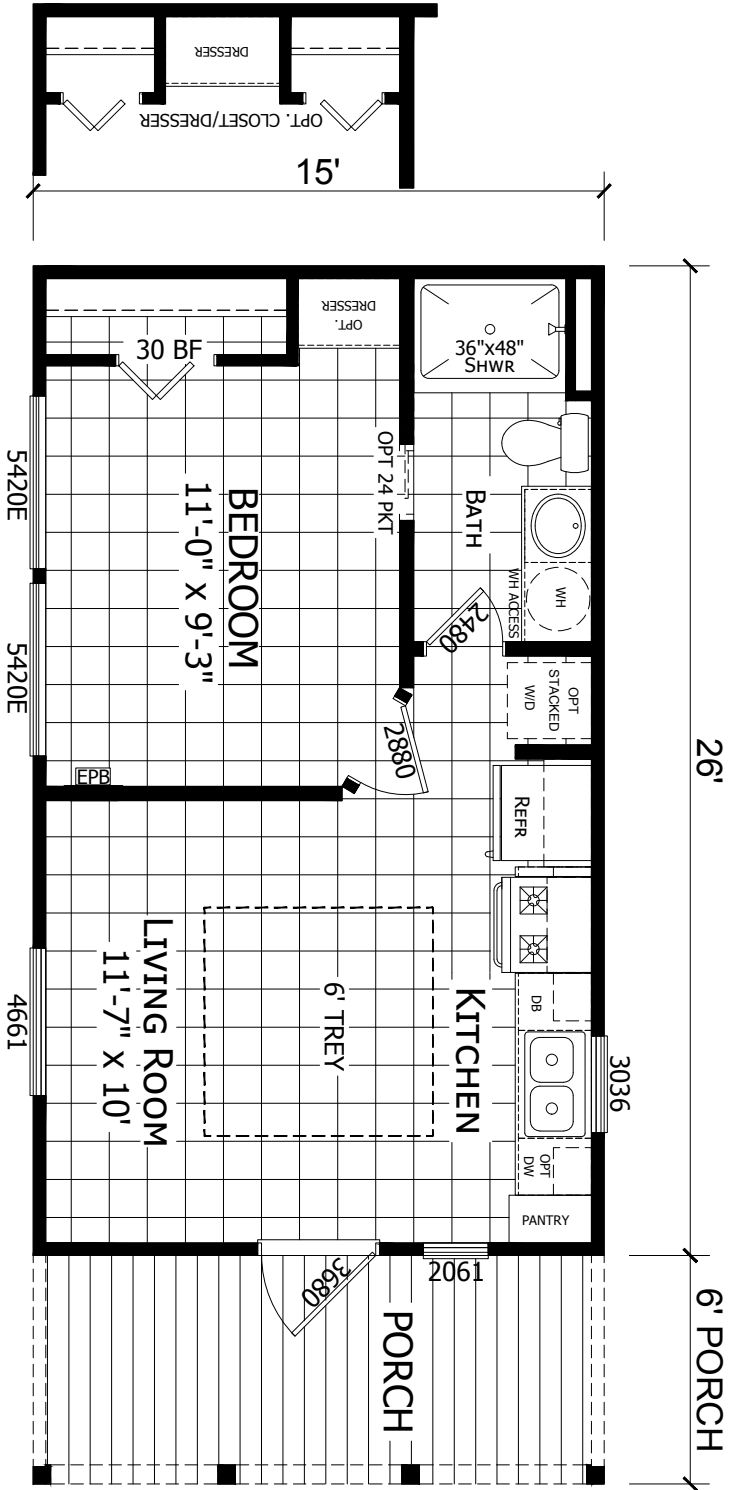

# Leesdale

## Extreme Series

1 Bed, 1 Bath  
 Approx. 399 Sq. Ft.

Last Updated: 9-17-19

Important: Due to our policy of continual improvement, all information in our brochures may vary from actual home. The right is reserved to make changes at any time, without notice or obligation, in colors, materials, specifications, processes, and models. All dimensions and square footage calculations are nominal and approximate figures. Please check with your local sales associate for specific and current information.