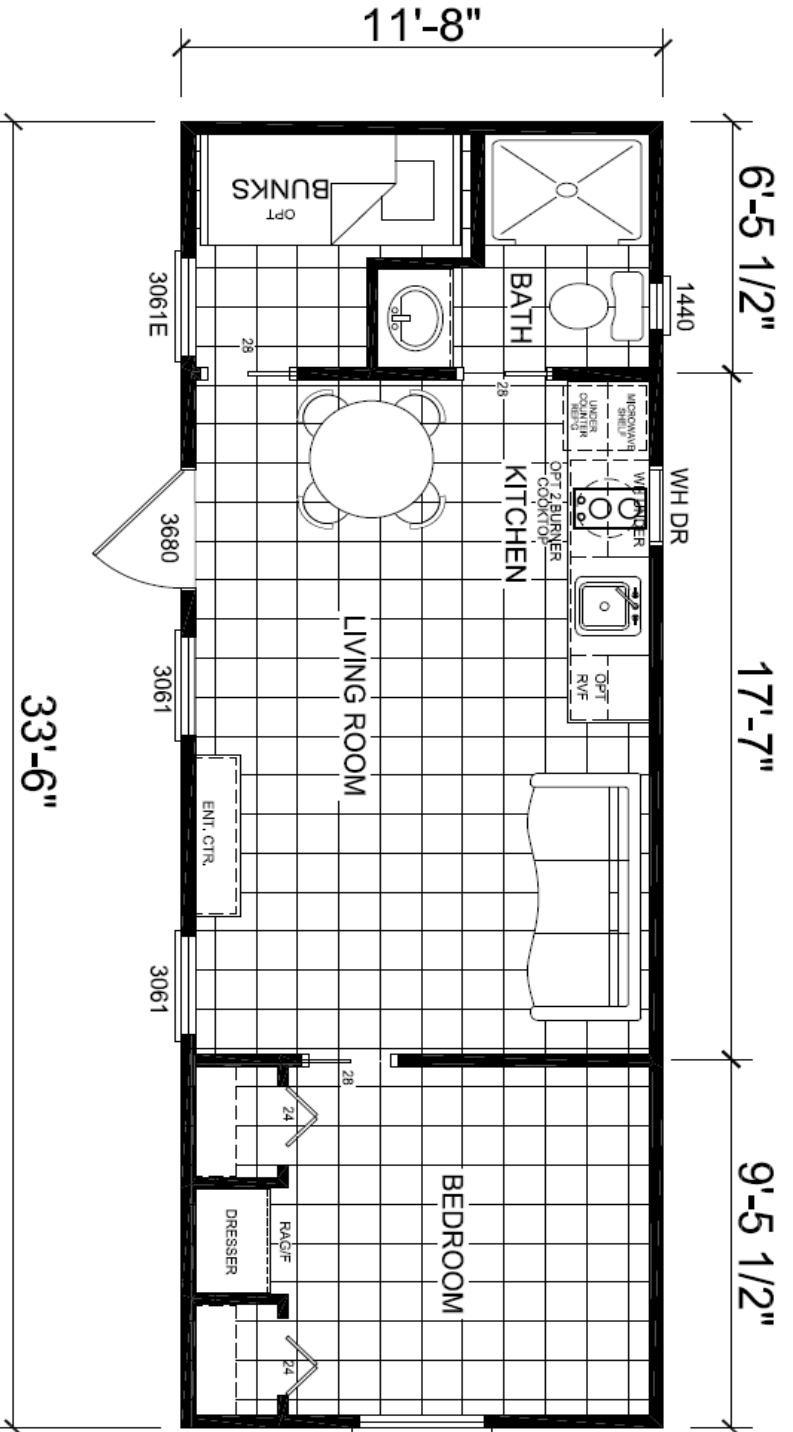

Lowell

Imperial Series

1 Bed , 1 Bath
 Approx. 399 Sq. Ft.

Last Updated: 12-8-17

*Special Value Home, Limit 1 per Customer

I authorize Factory Expo Park Models to build my house, per this plan.

Customer Signature/Date